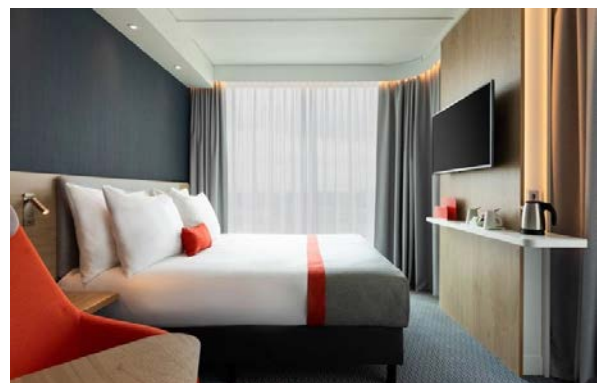

Set just off the A6 motorway and close to the green area of Almeerderhout in Almere, this Van Der Valk hotel features an indoor swimming pool, a well-equipped gym and free Wi-Fi.

The hotel's spacious rooms feature modern décor and come furnished with a seating area and a work desk. Each room offers coffee facilities, cable flat-screen TV and refrigerator. The bathroom has a separate bathtub.

TRAVEL & ACCOMMODATION

AN IHG® HOTEL

Holiday Inn Express Almere

Baltimoreplein 121 | 1334 KA Almere | ihg.com

Holiday Inn Express Almere features 160 rooms, all with blackout curtains, flat-screen smart-TV, free wifi and including Express Start breakfast. All rooms are featured with a bathroom with a walk in power shower and the choice of a queen or twin bed.